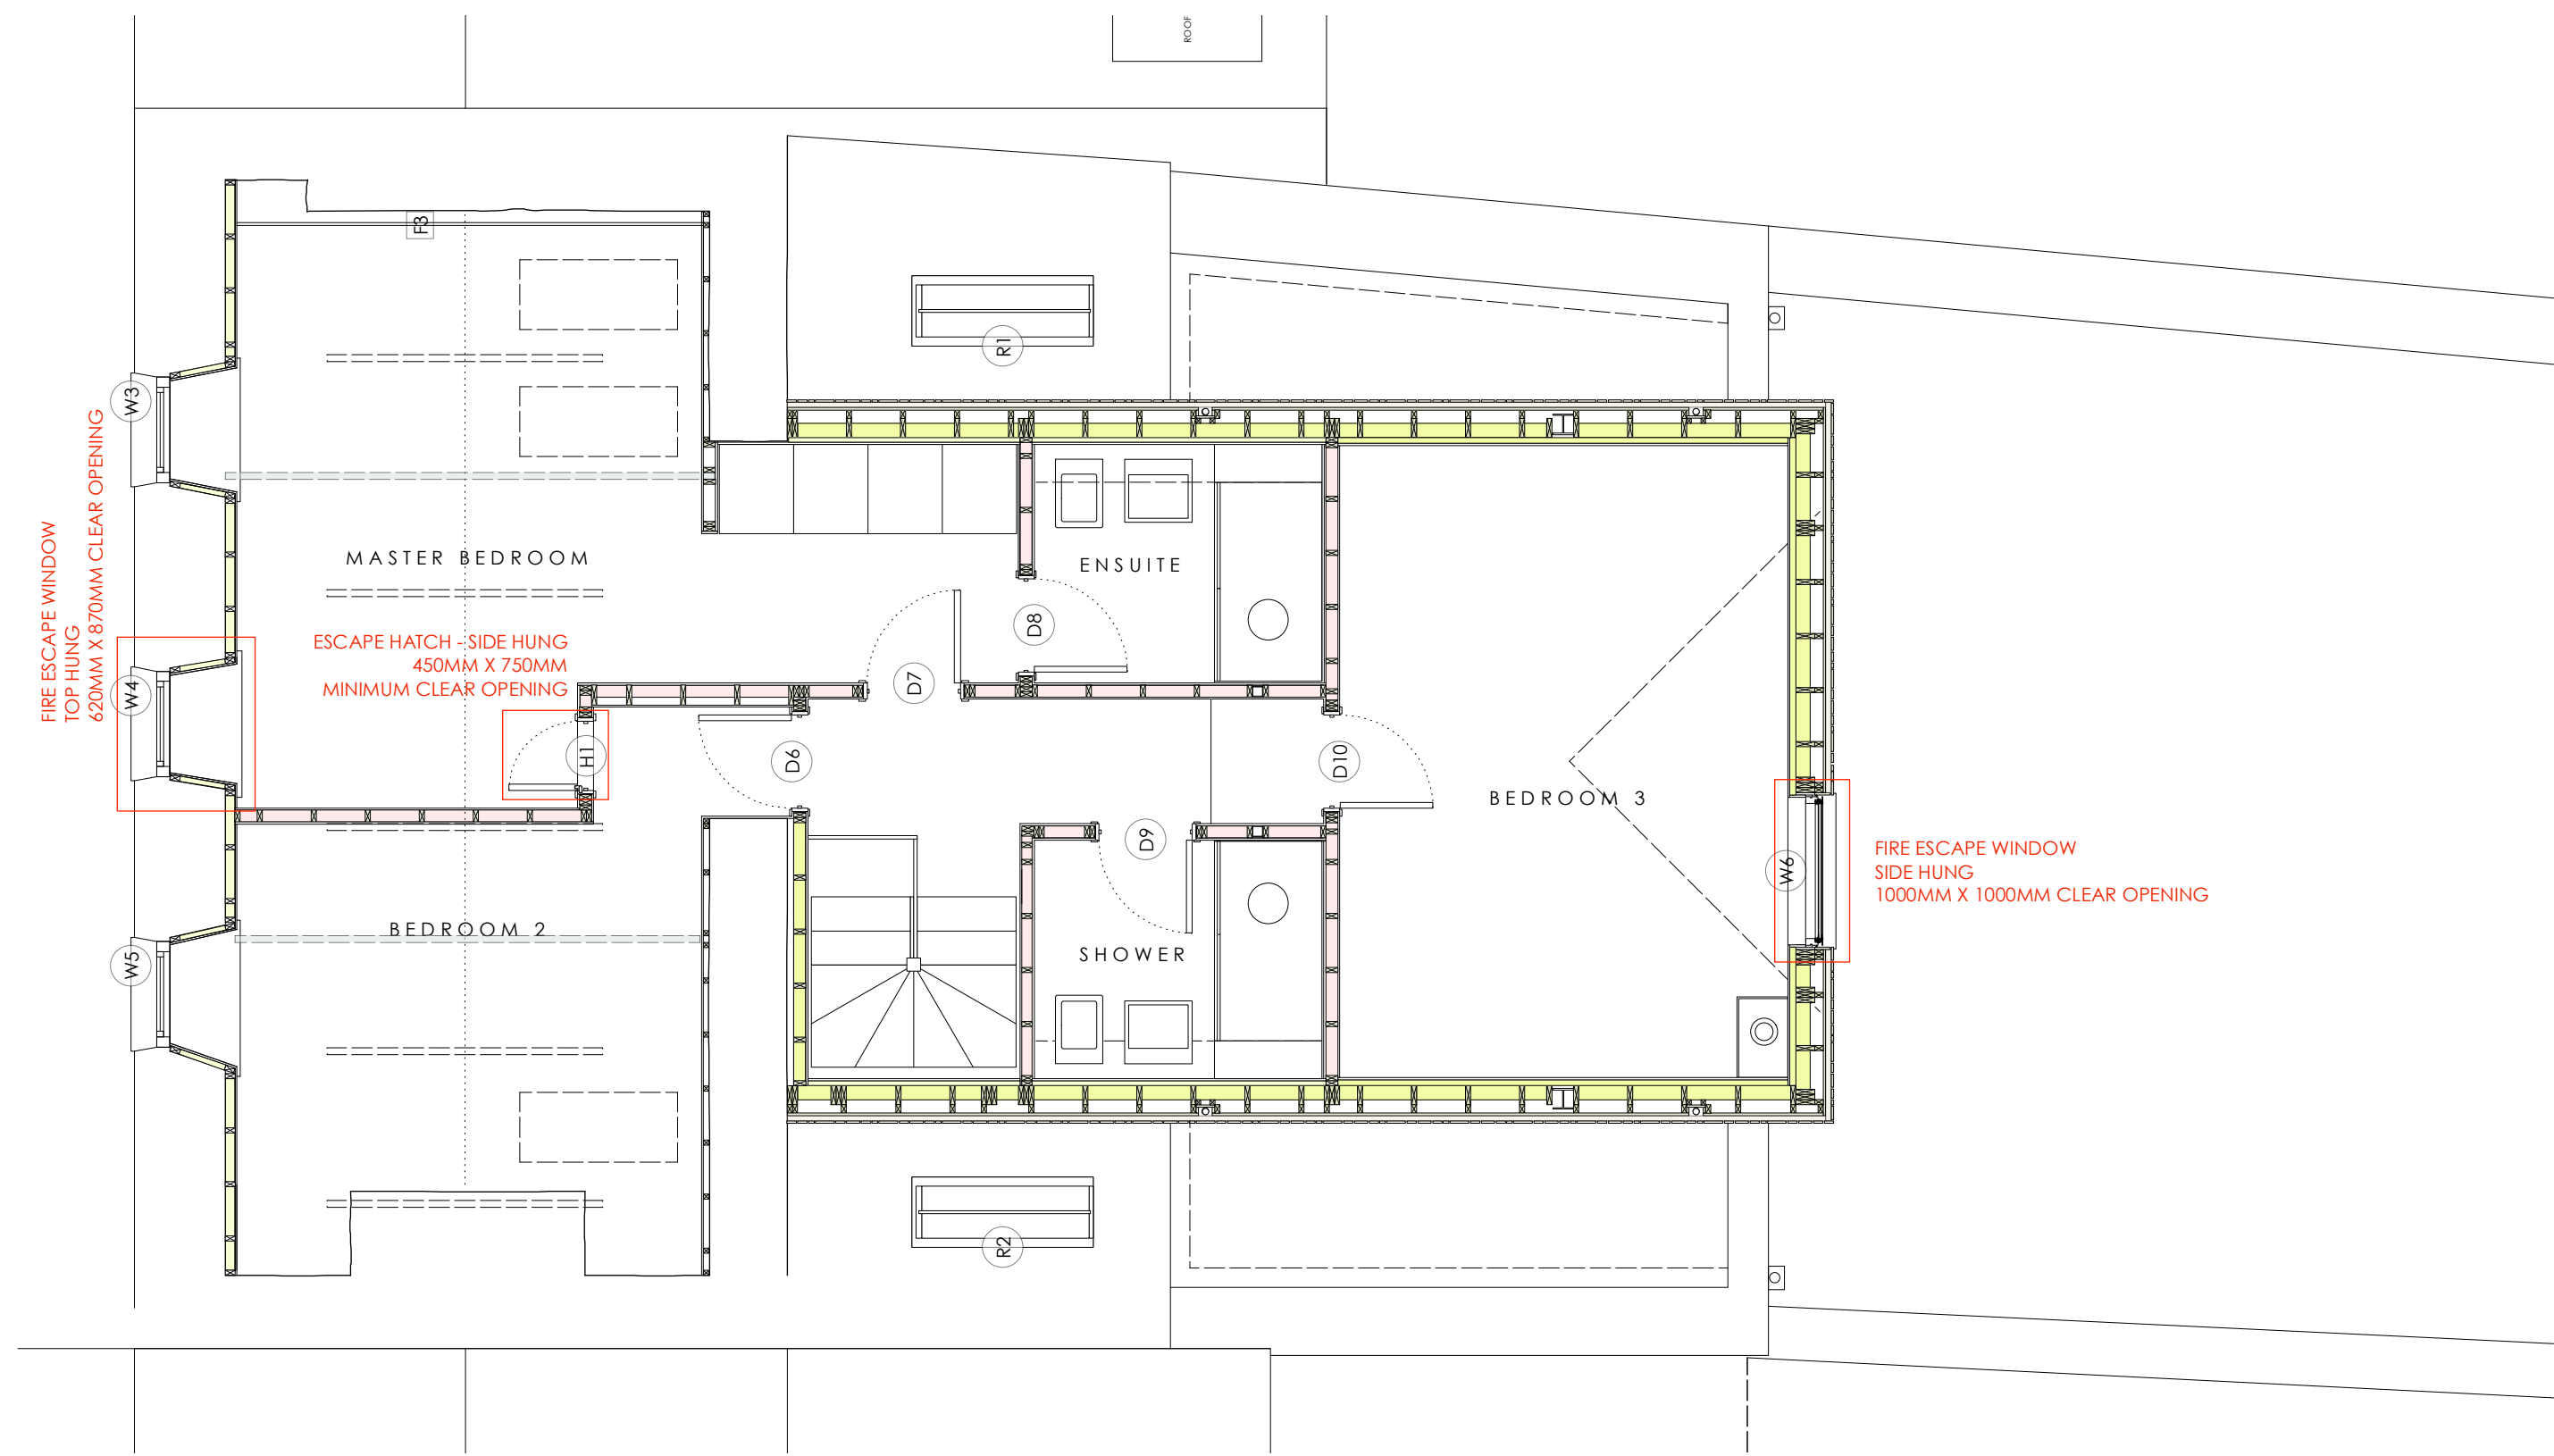

10
5
0

FIRE ESCAPE WINDOW
TOP HUNG
620MM X 870MM CLEAR OPENING

ESCAPE HATCH - SIDE HUNG
450MM X 750MM
MINIMUM CLEAR OPENING

FIRE ESCAPE WINDOW
SIDE HUNG
1000MM X 1000MM CLEAR OPENING

*NOTE - H1 - HATCH BETWEEN BEDROOM 2 AND MASTER BEDROOM TO ALLOW SAFE EGRESS THROUGH ESCAPE WINDOW W4

0 5 10 SCALE IN METRES 15

VINE COTTAGE
6 HIGHER STRAND ST MARYS

PROPOSED
FIRST

DRW. NO. VCBC102
DATE - SEP 2023
SCALE - 1:50 @ A3